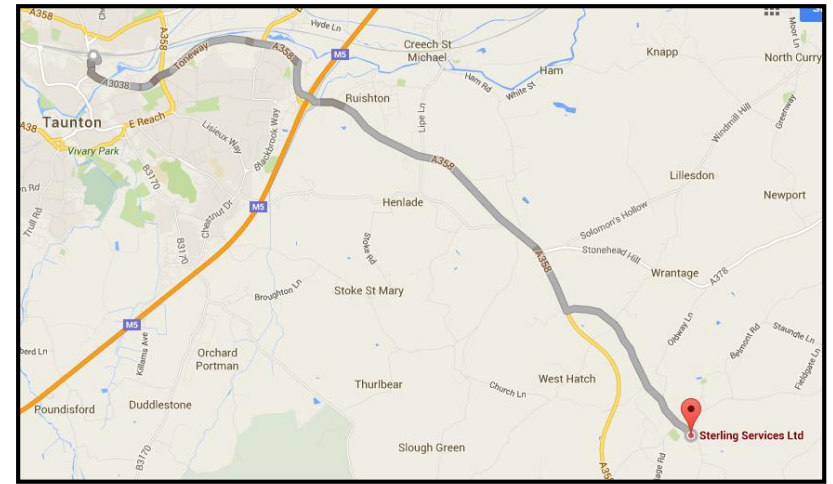

Sterling Services

Architectural Precast Specialists

Taunton Factory Address:

Hatch Beauchamp
Station Works
Station Road
Taunton
TA3 6SQ

Travel

By Train

There are frequent trains directly to Taunton from London Paddington as well as other routes. From the station taxis are readily available to our factory site.

By Car

We have parking onsite, please use the above postcode if using a sat nav.

By Bus

The buses of Somerset will also provide transport to our factory please use the link which provides details of routes.